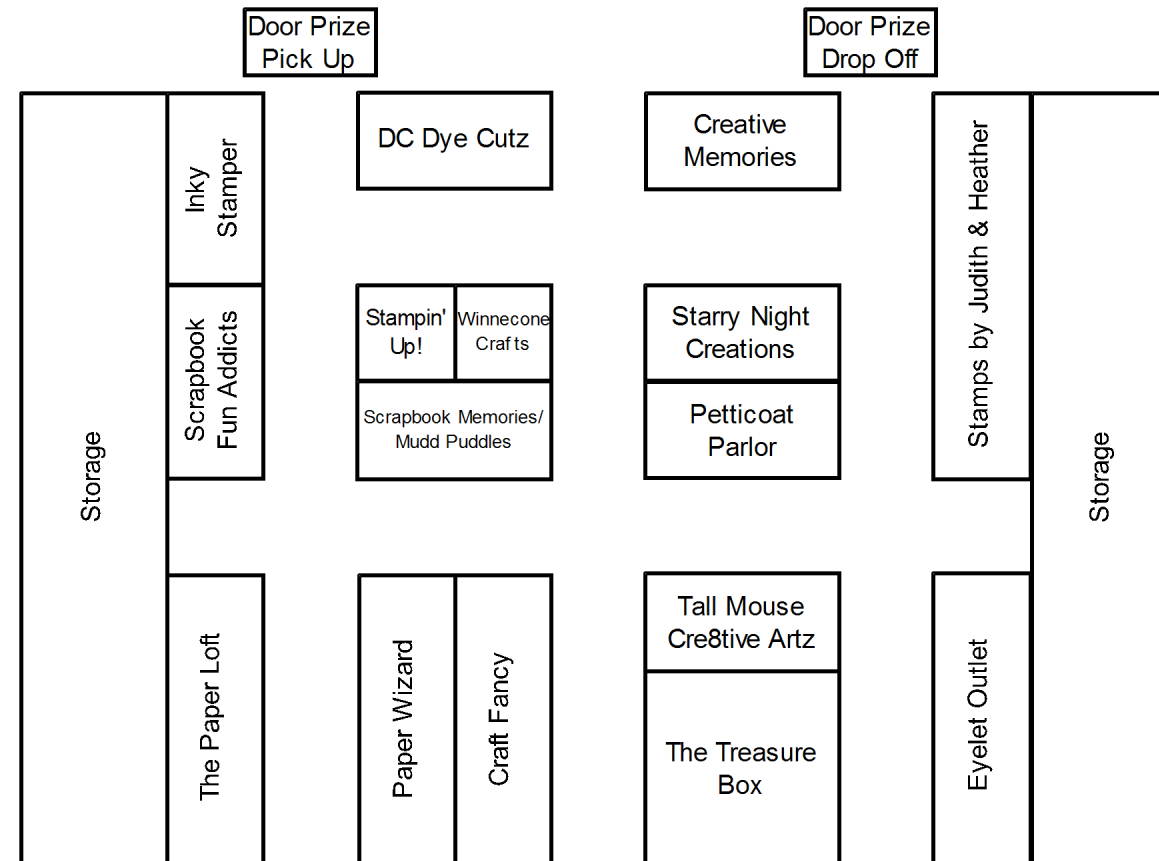

CKC-Madison  
Madison, WI  
June 26-27, 2026

Entrance